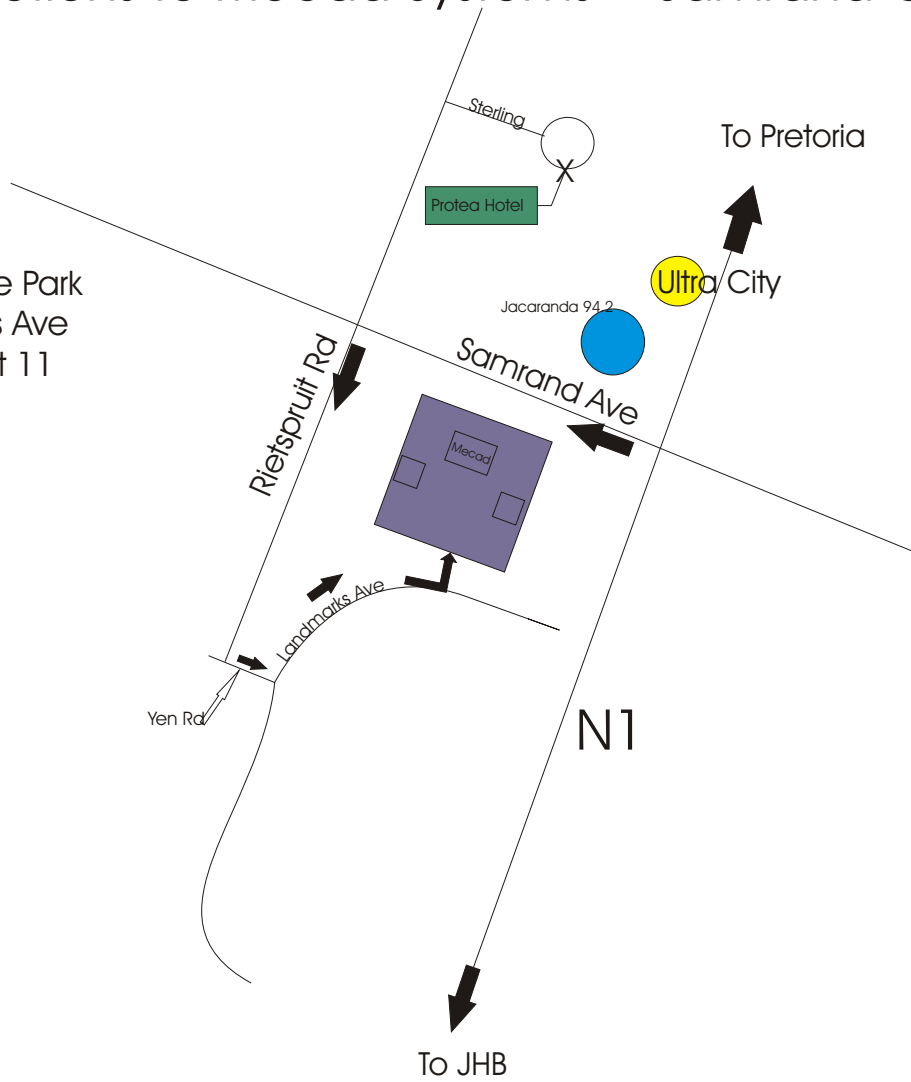

Directions to Mecad Systems - Samrand Offices

Rosehip Office Park
29 Landmarks Ave
Kosmosdal Ext 11
Samrand
Centurion

From JHB:

Take Samrand offturn and turn left into Samrand Ave. At the next Robot, turn left into Rietspruit Rd. Turn left again into Yen Street. The Spur Warehouse will be on your right. At the T-junction, turn left into Landmarks Ave. Rosehip Office Park is the first building on your left hand side.